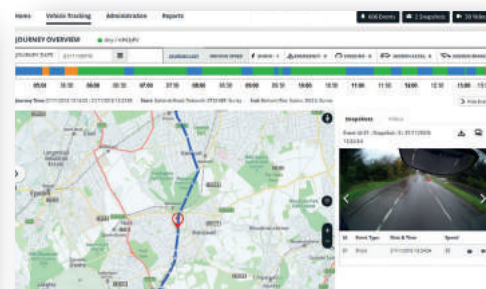

Provides First Notification of Loss (FNOL) alerts

Accurate G-shock sensor measures impact force and driving style

Built-in GPS and GLONASS receiver with self-checking notifications

Full integration with HERE maps with accurate speed limit data

IMMEDIATE

access to speed, G-force, images and videos when an incident occurs

POWERFUL

cloud-based software platform offering near real-time monitoring of vehicles & driver behaviour

INSTANT

First Notification of Loss (FNOL) alert so users can see who was at fault