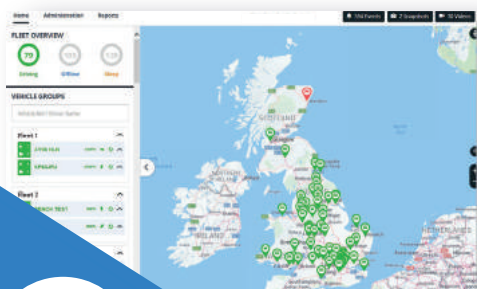

Provides First Notification of Loss (FNOL) alerts

Accurate G-shock sensor measures impact force and driving style

Built-in GPS and GLONASS receiver with self-checking notifications

Full integration with HERE maps with accurate speed limit data

IMMEDIATE

access to speed, G-force, images and videos when an incident occurs

POWERFUL

cloud-based software platform offering near real-time monitoring of vehicles & driver behaviour

INSTANT

First Notification of Loss (FNOL) alert so users can see who was at fault