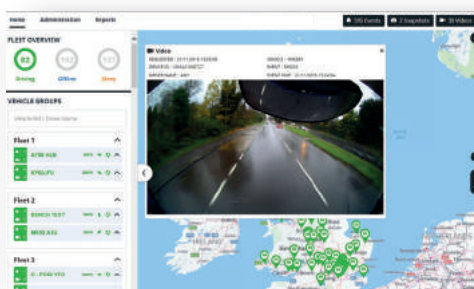

Industry-leading, integrated 3G and HD-quality vehicle camera and telematics system

High-quality super-wide viewing angle

Provides HD images before, during and after an incident

Monitor driver behaviour from anywhere using the VisionTrack cloud platform

Provides First Notification of Loss (FNOL) alerts

Accurate G-shock sensor measures impact force and driving style

Built-in GPS and GLONASS receiver with self-checking notifications

Full integration with HERE maps with accurate speed limit data

IMMEDIATE

access to speed, G-force, images and videos when an incident occurs

POWERFUL

cloud-based software platform offering near real-time monitoring of vehicles & driver behaviour

INSTANT

First Notification of Loss (FNOL) alert so users can see who was at fault

Specification:

Image sensor	1/3" 3-megapixel CMOS sensor
DSP	Standard DSP
Angle of view	170° (H: 139.5, V: 71.5, +5%)
Band support	WCDMA Band1 (2,100MHz)/ Band8 (900MHz)
Max data rate	UL: 5.76Mbps, DL: 7.2Mbps
Video resolution	1080p HD (1920x1080) 720P (1280x720), VGA (640x480)
Recording speed	Up to 30 fps
Recording mode	Continuous , Event, Dual-mode
Memory	Supports cards (Class 10) up to 32GB (codec encrypted) Cloud Storage – Microsoft Azure - ISO 27001, HIPAA, FedRAMP, SOC 1 and SOC 2 accredited
GPS/GLONASS	Internal GPS /GLONASS
G-sensor	Internal 3-axis G-sensor
Gyro	3-axis (X,Y,Z), output rate: 100 Hz,
RTC	Internal battery
Speaker	Recording start, error
Alarm In/Out	2 x Alarm In, 1 x Alarm Out
LED	Record (Blue LED), Communication (Red LED)
Super capacitor	Enable recording of last file and shut down
Power input	12V to 24V DC permanent wiring kit input voltage: DC 5V, 3A
Delayed power shutdown	Supports delayed power shutdown
Power consumption	15W
Size / weight	91mm X 56mm X 56mm (w/o bracket) , 150g
Operation temp.	-10C~55C